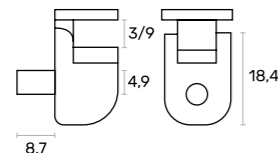

AJUSTÁVEL VIDRO 10MM
GLASS SHELF SUPPORT 10MM

SUPORTES DE PRATELEIRA

SHELF SUPPORTS

AJUSTÁVEL 01 VIDRO 9MM
01 GLASS SHELF SUPPORT 9MM