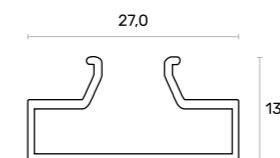

PERFIL EXPOSITOR 055
055 SINGLE SLOTTED PROFILE

MODELO MODEL	ACABAMENTO FINISHING	COMPRIMENTO TOTAL TOTAL LENGTH	CAIXA BOX	REFERÊNCIA REFERENCE
PERFIL EXPOSITOR 055	● BRUTO GROSS	5000	10 UN	R805000107

PERFIL BASE
BASE PROFILE