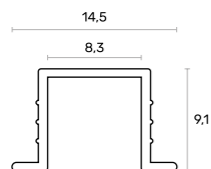

PERFIL SUPERIOR 329